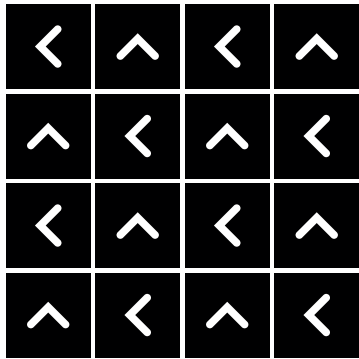

CHORUS

HOW TO INSTALL

QUARTER TURN

MONOLITHIC

Standard
CARPETS

www.standardcarpets.com