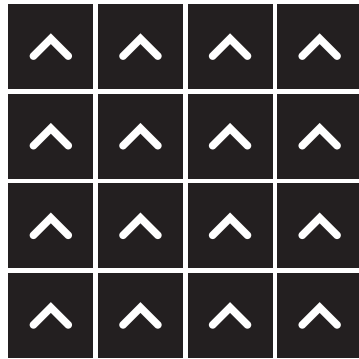

CHORUS

HOW TO INSTALL

QUARTER TURN

MONOLITHIC

Standard
CARPETS

www.standardcarpets.com